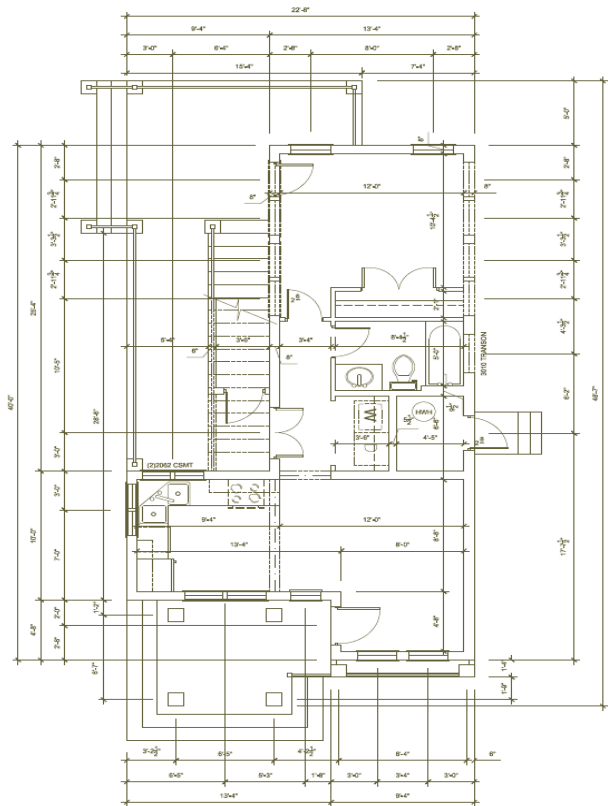

Finch
1 Bedroom/1 Bath Model
575 sqft

With Dimensions